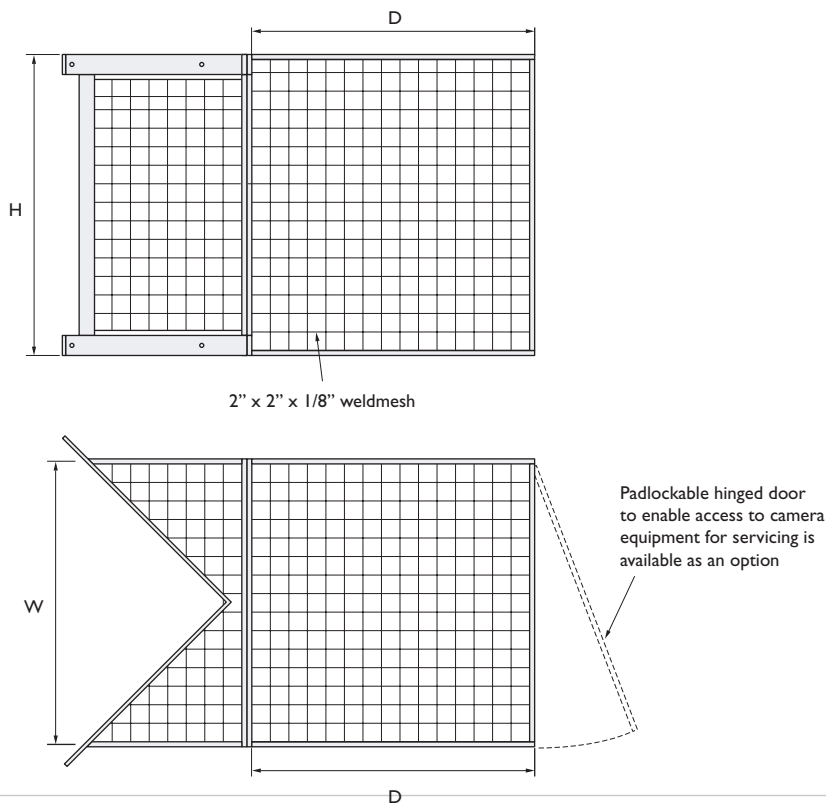

Corner mounted cage

Cage type	Part No.
Fixed camera without door	C-AFC
Fixed camera with door	C-AFC/D
PTZ camera without door	C-PAC
PTZ camera with door	C-PAC/D

Typical Dimensions

	D	H	W
Fixed camera	600	600	600
PTZ camera	1100	1100	700

- Cages can be painted matt black over galvanising to reduce I/R reflection.
- Dimensions are typical and can vary to suit application. Please specify.