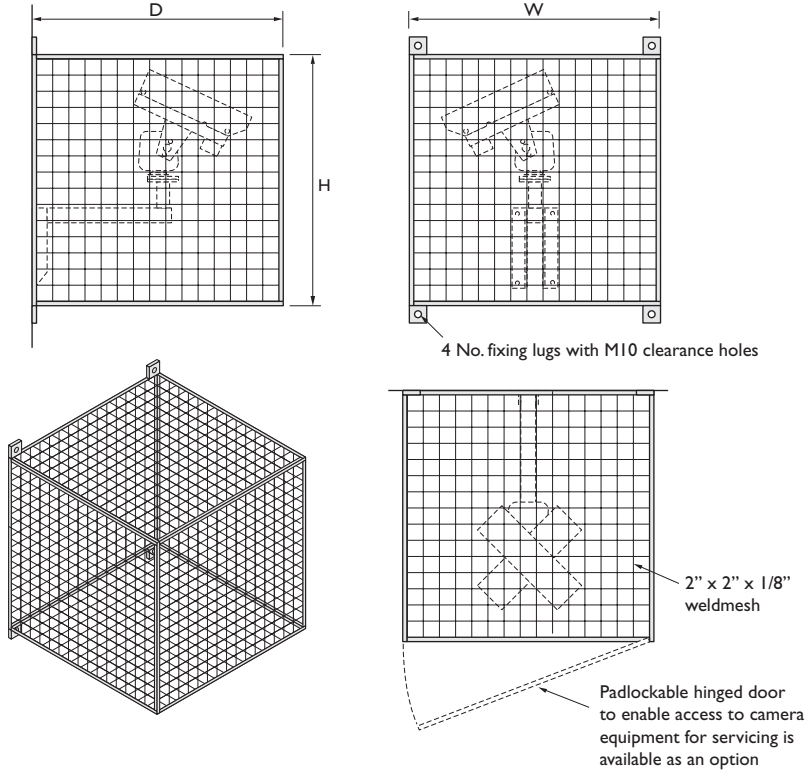

→ Wall Mounted Brackets

Wall Mounted Cages

Flat wall mounted cage

Cage type	Part No.
Fixed camera without door	● AFC
Fixed camera with door	● AFC/D
PTZ camera without door	PAC
PTZ camera with door	PAC/D

Typical Dimensions

	D	H	W
Fixed camera	600	600	600
PTZ camera	1100	1100	700

● Stock items

- Cages can be painted matt black over galvanising to reduce I/R reflection.
- Dimensions are typical and can vary to suit application. Please specify.